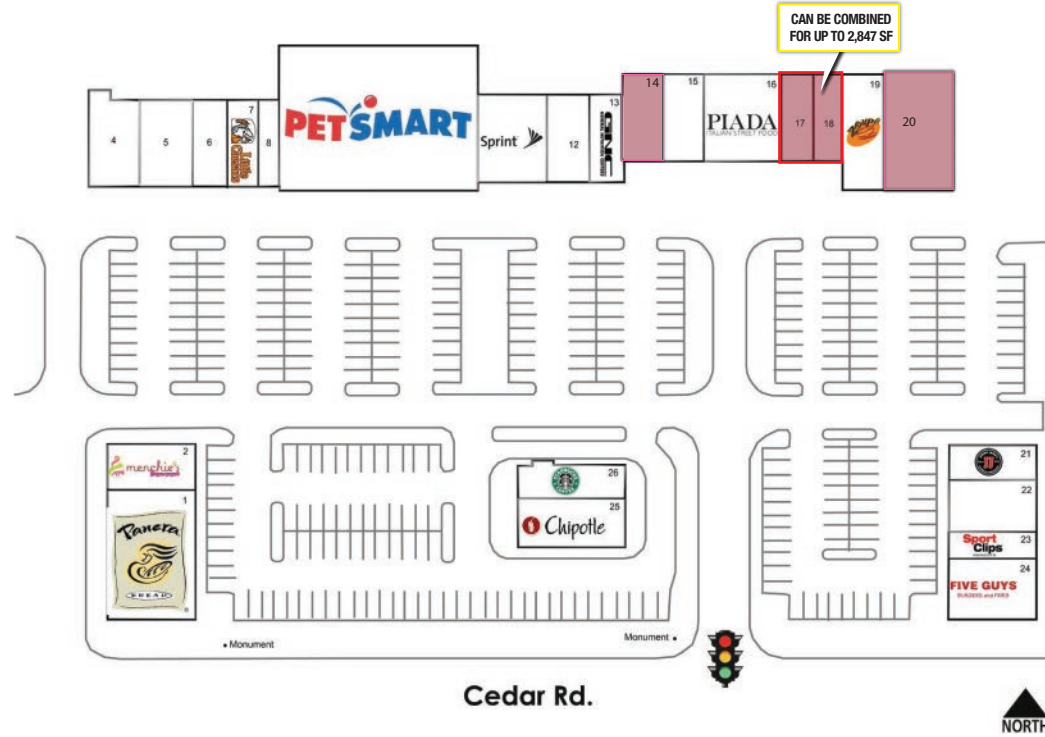

PROPOSED SITE

CEDAR CENTER NORTH | 13901-13971 Cedar Road, OH | SOUTH EUCLID, OH

Store Listings

Available/Coming Available

#	Tenant Name	SF	#	Tenant Name	SF
1	Panera Bread	5,300 SF	15	SVS Vision Optical Centers	1,980 SF
2	Menchie's Frozen Yogurt	1,660 SF	16	Piada Italian Street Food	2,400 SF
4	ImmediaDent Urgent Dental Care	2,500 SF	17	Available	1,847 SF
5	Pacific Grill	2,000 SF	18	Available	1,000 SF
6	Square One Nails	1,200 SF	19	Zoup!	2,080 SF
7	Little Caesars	1,200 SF	20	Available	4,000 SF
8	China Gate	900 SF	21	Jimmy John's	1,500 SF
10	PetSmart	14,166 SF	22	Wing Stop	2,040 SF
11	Sprint	2,700 SF	23	Sport Clips	1,200 SF
12	Altsmoke	2,100 SF	24	Five Guys	2,460 SF
13	GNC	1,200 SF	25	Chipotle Mexican Grill	2,409 SF
14	Available	1,800 SF	26	Starbucks	1,778 SF